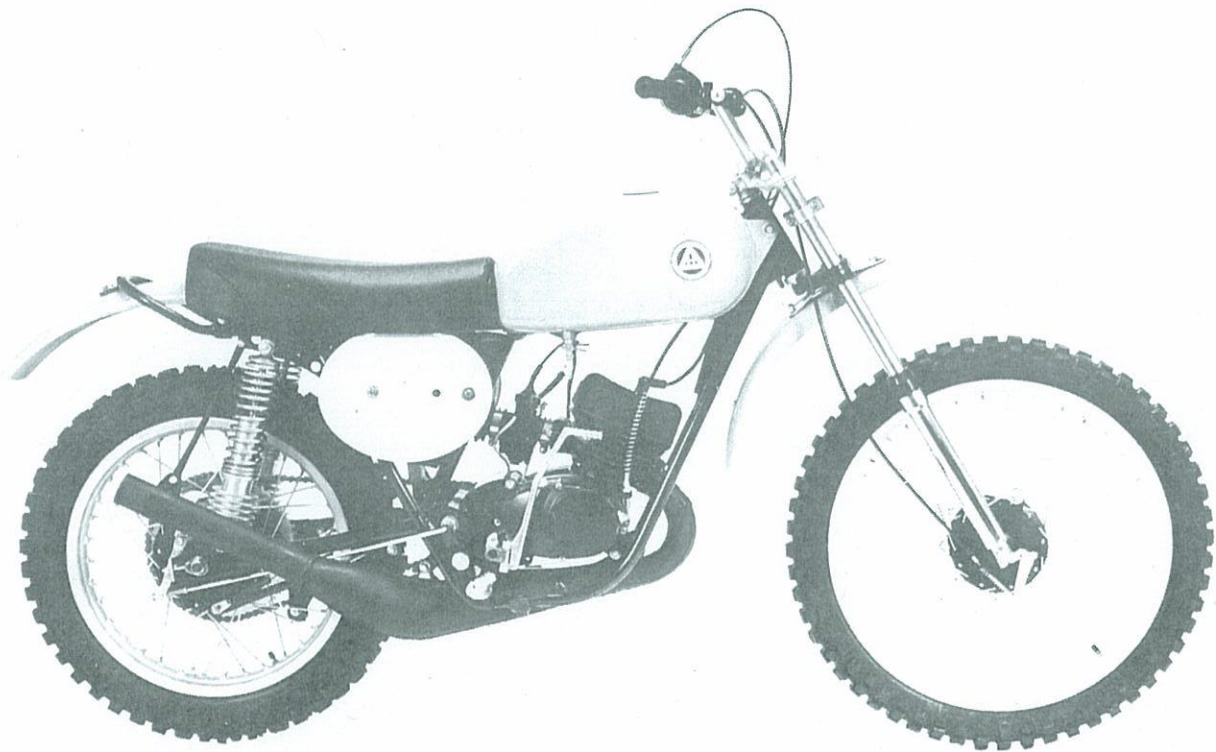

HODAKA[®]

SUPER RAT 100 MX[™]

**ILLUSTRATED
PARTS LIST**

278005

HODAKA
100 SUPER RAT MX
OWNERS
Illustrated
PARTS LIST

Beginning Frame No. G-09201
Beginning Engine No. L-15101

Fig. No.	Part No.	Part Name	Unit Q'ty
	981000	Engine complete	1
A - 1	982501	Cylinder head (black)	1
- 2	942503	Cylinder head nut (M8)	4
- 3	(61)12023	Cylinder head washer	4
- 4	982502	Cylinder head gasket	1
- 5	982505	Cylinder (black)	1
- 6	902506	Cylinder stud bolt (M6)	7
- 7	*982513	Exhaust flange	1 set
- 8	952509	Exhaust gasket	1
- 9	(63)06015	Spring washer	7
-10	(51)0605	Nut	7
-11	982507	Cylinder base gasket	1
-12	982000	Magneto cover ass'y (13/44, black)	1
-13	982001	Magneto cover (black)	1
-14	942003	Bushing	2
-15	972004	Magneto cover grease nipple (M12)	1
-16	908620	Plunger grease nipple (1/8")	1
-17	(62)03005	Washer	1
-18	982002	Shifter cover (black)	1
-19	(42)0410	Screw	2
-20	922021	Shifter guide	1
-21	922022	Shifter arm	1
-22	942020	Shifter pin	1
-23	90202502	Shifter guide spacer 0.2t	1
	90202503	Shifter guide spacer 0.3t	1
-24	902023	Sliding pin	1
-25	904620	Snap ring	1
-26	902026	Adjust bolt	1
-27	(63)06015	Spring washer	1
-28	(51)0605	Nut	1
-29	902005	Foot change shaft	1
-30	902009	Foot change shaft key	1
-31	902010	Foot change shaft key pin	1
-32	902011	Foot change shaft snap ring	1
-33	942008	Foot change ratchet	1
-34	902012	Ratchet spring	1
-35	922013	Center screw (M6)	1
-36	90201502	Foot change shaft washer 0.2t	1
	90201503	Foot change shaft washer 0.3t	1
-37	(90)1401	Snap ring	1
-38	902017	Ratchet plunger	1
-39	902018	Plunger spring	1
-40	932029	Foot change inside cover	1
-41	932030	Inside cover gasket	1
-42	(42)0510	Screw	6
-43	(63)05013	Spring washer	6
-44	932031	Inside cover dust seal	1
-45	972030	Foot change lever	1
-46	942032	Foot change lever rubber	1
-47	(10)0622	Bolt	1
-48	(63)06015	Spring washer	1
-49	(46)0670	Screw	1
-50	(46)0660	Screw	2
-51	981500	Clutch side cover ass'y (52/56, black)	1
-52	981501	Clutch side cover (black)	1
-53	901503	Clutch lever	1
-54	901502	Clutch lever O ring	1
-55	901504	Clutch lever rivet	1
-56	971506	Kick stop rubber	1
-57	901507	Clutch pressure piece	1
-58	901508	Clutch side cover gasket	1
-59	901510A	Oil gage	1
-60	901511	Rubber gasket	1
-61	(46)0660	Screw	3
-62	(46)0640	Screw	1
-63	*972510	Engine complete overhaul gasket set	1 set